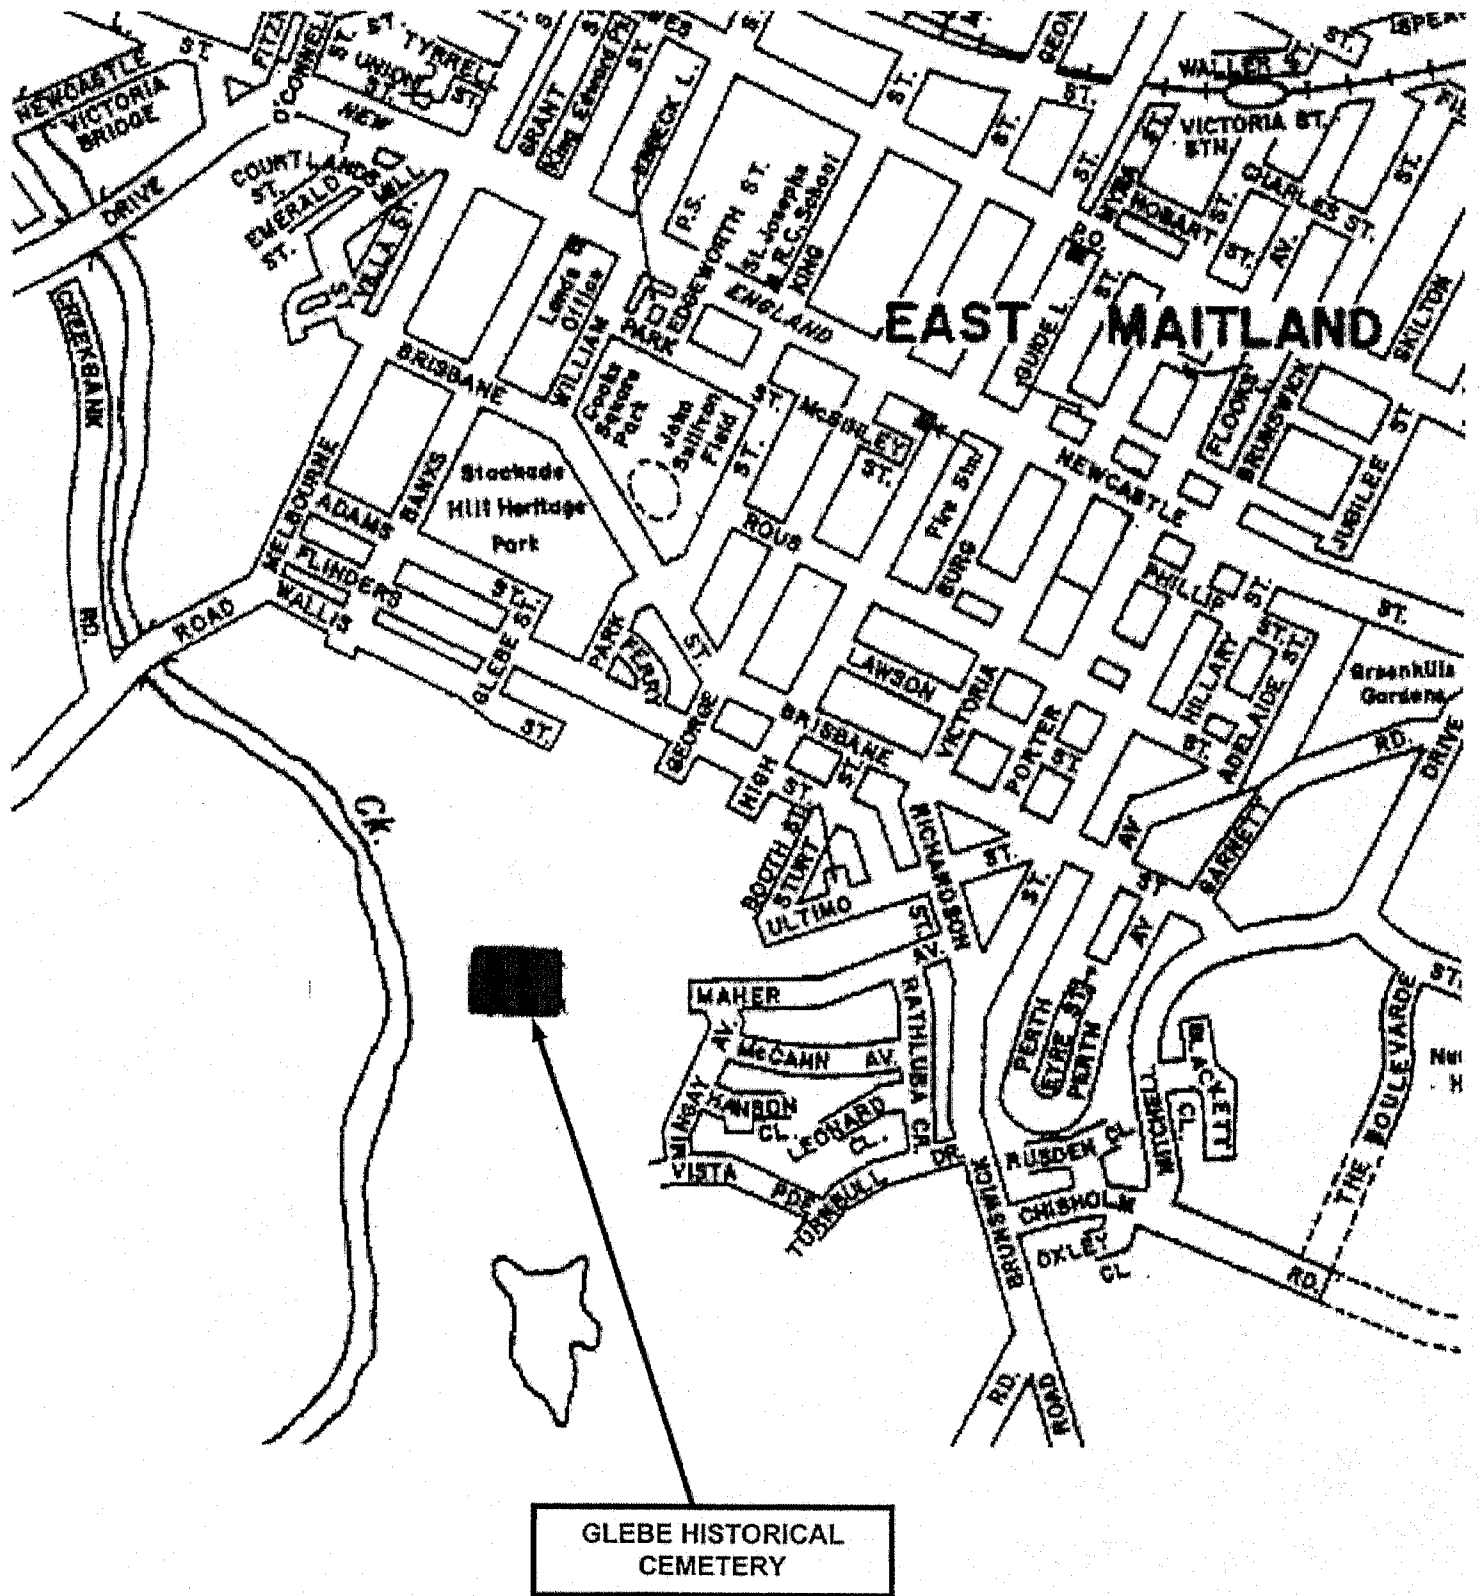

GLEBE HISTORICAL CEMETERY EAST MAITLAND

Surveyed: 14/11/01
Drawn by: I. Wood-Bradley

EAST MAITLAND
GLEBE GULLY
ST PETER'S OLD ANGLICAN CEMETERY